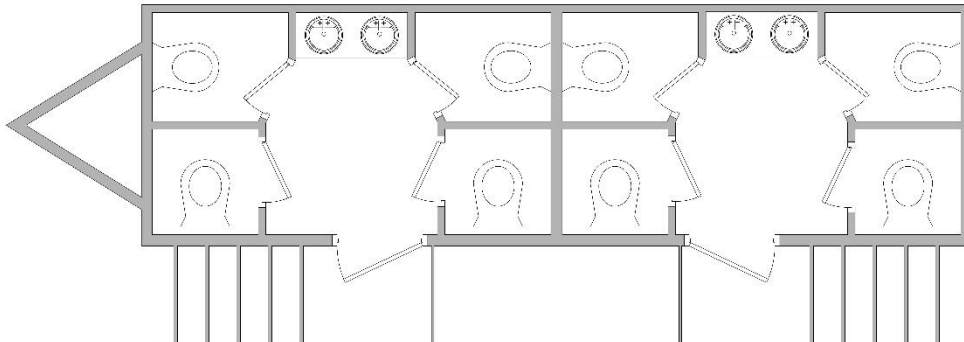

33+ PLATINUM LIMITED SUITE ALL STALL

8 Station Luxury Restroom Trailer

Men's:

- Four Private Restrooms
- Two Sinks

Women's:

- Four Private Restrooms
- Two Sinks

Features:

- 700 Average Uses
- 1,125 Gallon Waste Tank
- Interior & Exterior Lighting
- Flushing Toilets
- Exhaust Fans
- Air Conditioning & Heating
- Single Roll Toilet Paper Dispenser & Sanitary Seat Covers
- Glass Soap Dispenser & Paper Towels with Tray
- Sound Entertainment System
- Ebony Wood Trim
- Faux Tile Back Splash
- Glass Round Pedestal Sinks & Chrome Automated Faucets
- Decorative Glass Shelves
- Designer Glass Mirrors
- Crystal Chandelier & Recessed Lighting
- Ebony Wood Solid Doors
- Custom Flooring

Requirements:

- Water (Standard Garden Hose Connection)
- Water pressure must be a minimum of 45 pounds.
- Power (Three separate 110-Volt/30Amp, Non GFI Protected)
- 30 Amp Cord Ends are a NEMA TT-30P Configuration
- Unit requires 3ft clearance opposite of entrance.

Disclaimer:

- *Customer is responsible for supplying utilities to trailer upon delivery.*
- *Some orders may require site visits.*
- *30Amp for optimal use – 20Amp min to be operational.*
- *Interior décor varies with each restroom trailer.*