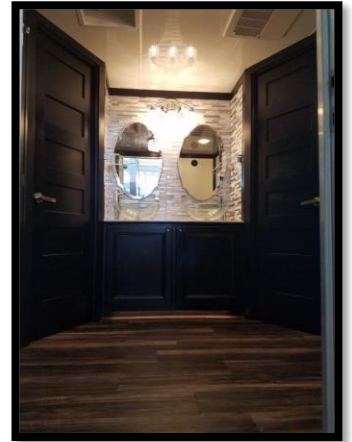

33+ PLATINUM LIMITED SUITE ALL STALL

8 Station Luxury Restroom Trailer

Men's:

- Four Private Restrooms
- Two Sinks

Women's:

- Four Private Restrooms
- Two Sinks

Features:

- 700 Average Uses
- 1,125 Gallon Waste Tank
- Interior & Exterior Lighting
- Flushing Toilets
- Exhaust Fans
- Air Conditioning & Heating
- Single Roll Toilet Paper Dispenser & Sanitary Seat Covers
- Glass Soap Dispenser & Paper Towels with Tray
- Sound Entertainment System
- Ebony Wood Trim
- Faux Tile Back Splash
- Glass Round Pedestal Sinks & Chrome Automated Faucets
- Decorative Glass Shelves
- Designer Glass Mirrors
- Crystal Chandelier & Recessed Lighting
- Ebony Wood Solid Doors
- Custom Flooring

Requirements:

- Water (Standard Garden Hose Connection)
- Water pressure must be a minimum of 45 pounds.
- Power (Three separate 110-Volt/30Amp, Non GFI Protected)
- 30 Amp Cord Ends are a NEMA TT-30P Configuration
- Unit requires 3ft clearance opposite of entrance.

Disclaimer:

- *Customer is responsible for supplying utilities to trailer upon delivery.*
- *Some orders may require site visits.*
- *30Amp for optimal use – 20Amp min to be operational.*
- *Interior décor varies with each restroom trailer.*

Andy Gump
TEMPORARY SITE SERVICES

EST. 1956

OVER 60 YEARS

EXPERIENCE THE DIFFERENCE

800-992-7755

www.andygump.com

*For inquiries, contact our
Special Events Coordinators*