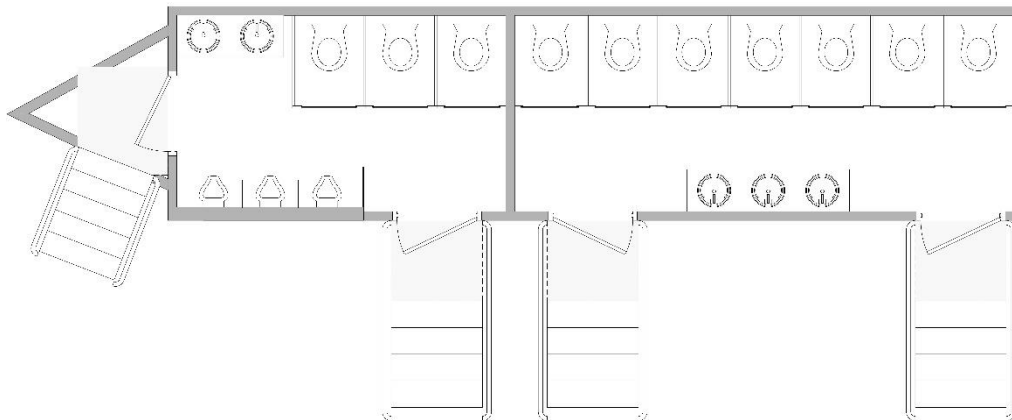

40+ ROYALE EXECUTIVE

13 Station Luxury Restroom Trailer

Men's:

- Three Private Stalls
- Three Porcelain Urinals
- Two Sinks

Women's:

- Seven Private Stalls
- Three Sinks

Features:

- 2,550 Average Uses
- 1,275 Gallon Waste Tank
- Interior & Exterior Lighting
- Flushing Toilets
- Skylights
- Air Conditioning & Heating
- Dual Toilet Paper Rolls & Sanitary Seat Covers
- Soap & Paper Towels
- Sound Entertainment System

Requirements:

- Water (Standard Garden Hose Connection)
- Water pressure must be a minimum of 45 pounds.
- Power (Three separate 110-Volt/30Amp, Non GFI Protected)
- 30 Amp Cord Ends are a NEMA TT-30P Configuration
- Unit requires 3ft clearance opposite of entrance.

Disclaimer:

- *Customer is responsible for supplying utilities to trailer upon delivery.*
- *Some orders may require site visits.*
- *30Amp for optimal use – 20Amp min to be operational.*
- *Interior décor varies with restroom trailer.*

Andy Gump
TEMPORARY SITE SERVICES

EST. 1956

OVER 60 YEARS

EXPERIENCE THE DIFFERENCE

800-992-7755

www.andygump.com

For inquiries, contact our
Special Events Coordinators