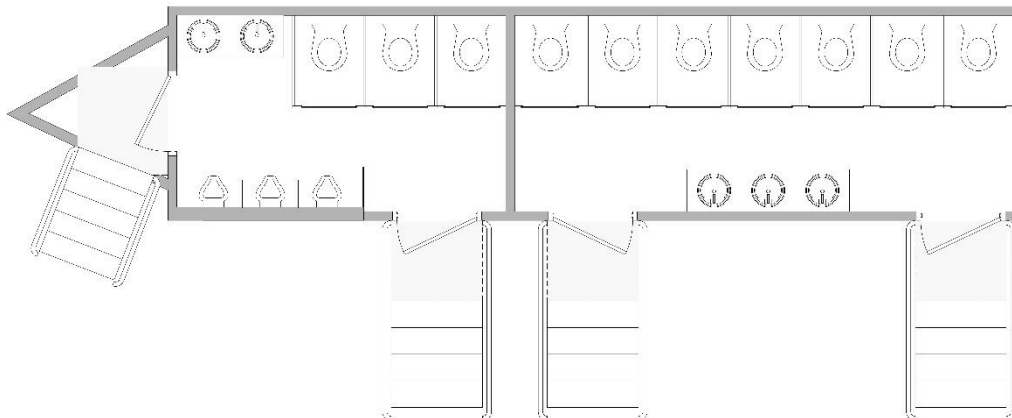

40+ ROYALE EXECUTIVE

13 Station Luxury Restroom Trailer

Men's:

- Two Private Stalls
- Three Porcelain Urinals
- Two Sinks

Women's:

- Seven Private Stalls
- Three Sinks

Features:

- 2,550 Average Uses
- 1,275 Gallon Waste Tank
- Interior & Exterior Lighting
- Flushing Toilets
- Skylights
- Air Conditioning & Heating
- Dual Toilet Paper Rolls & Sanitary Seat Covers
- Soap & Paper Towels
- Sound Entertainment System

Requirements:

- Water (Standard Garden Hose Connection)
- Water pressure must be a minimum of 45 pounds.
- Power (Three separate 110-Volt/30Amp, Non GFI Protected)
- 30 Amp Cord Ends are a NEMA TT-30P Configuration
- Unit requires 3ft clearance opposite of entrance.

Disclaimer:

- *Customer is responsible for supplying utilities to trailer upon delivery.*
- *Some orders may require site visits.*
- *30Amp for optimal use – 20Amp min to be operational.*
- *Interior décor varies with restroom trailer.*

Andy Gump
TEMPORARY SITE SERVICES

EST. 1956

OVER 60 YEARS

EXPERIENCE THE DIFFERENCE

800-992-7755

www.andygump.com

For inquiries, contact our
Special Events Coordinators