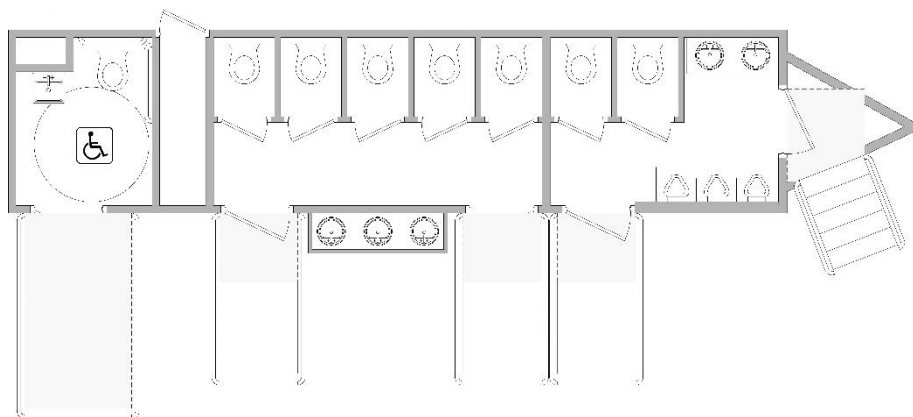

42+ PLATINUM SUITE ADA

10 Station + 1 Private ADA Restroom Luxury Trailer

Men's:

- Two Private Restrooms
- Three Porcelain Urinals
- Two Sinks

Women's:

- Five Private Restrooms
- Three Sinks

ADA:

- One Private Restroom
- One Sink
- 360° Turning Radius
- Wheelchair Ramp
- Baby Changing Station

Features:

- 2,690 Average Uses
- 1,345 Gallon Waste Tank
- Interior & Exterior Lighting
- Flushing Toilets
- Air Conditioning & Heating
- Single Roll Toilet Paper Dispenser & Sanitary Seat Covers
- Soap & Paper Towels
- Sound Entertainment System
- Beveled Glass Mirrors
- Charcoal Gray Wood Trim
- Dove Gray Wall Covering
- Pewter Porcelain Sinks & Chrome Automated Faucets

Requirements:

- Water (Standard Garden Hose Connection)
- Water pressure must be a minimum of 45 pounds.
- Power (Five separate 110-Volt/30Amp, Non GFI Protected)
- 30 Amp Cord Ends are a NEMA TT-30P Configuration
- Unit requires 3ft clearance opposite of entrance.

Disclaimer:

- *Customer is responsible for supplying utilities to trailer upon delivery.*
- *Some orders may require site visits.*
- *30Amp for optimal use – 20Amp min to be operational.*
- *Interior décor varies with each restroom trailer.*

Andy Gump®
TEMPORARY SITE SERVICES

EST. 1956

OVER 60 YEARS

EXPERIENCE THE DIFFERENCE

800-992-7755

www.andygump.com

For inquiries, contact our
Special Events Coordinators